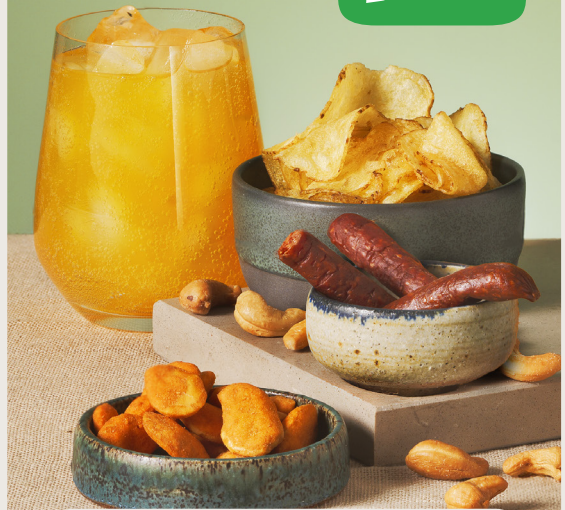

SNACK DEAL

SNACKS / WABBA / PØLSE
CHIPS, NUTS, BEANS, OR MEAT STICK

+

BRUS
SODA

69,-

ØL
BEER

119,-

VIN
WINE

139,-